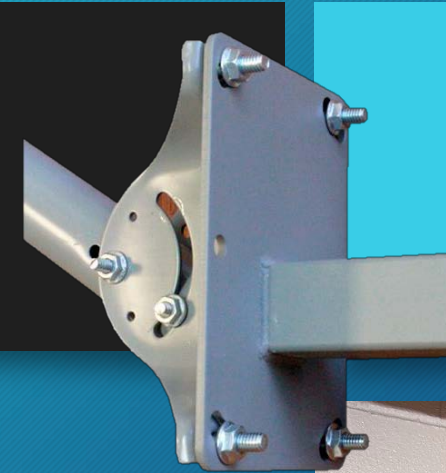

A.I. Satellite Distributors

New Under Eave Wall Mount

EM-300

- Wall Base Plate 5" x 7"
- Insert Plate 5" x 7"
- Mounting Insert Extends from 24" to 36"
- Mounting Hardware Included
- Insert Can be Cut to Shorten Mount
- Powder Coated

Plate to Mount
Dish: 7" x 5"

Call Now!

A.I. Satellite Distributors
5061 Contractors Drive
Loves Park, IL. 61111
815.969.7500 P
www.aisatellite.com