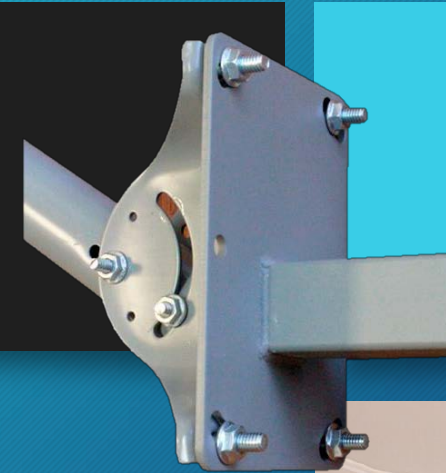

A.I. Satellite Distributors

New Eave Mount

EM-250

- Designed & tested by Certified Installers
 - Quick and Fast Install
 - Wider base plate for more support
 - Allow Dish to be placed at the closest point of entry
 - Struts to provide additional support
 - Powder Coated
- Call Now!

A.I. Satellite Distributors
5061 Contractors Drive
Loves Park, IL. 61111
815.969.7500 P
www.aisatellite.com

Plate to Mount
Dish: 7" x 5"

Height 2"
Plate to Fascia: Adjustable