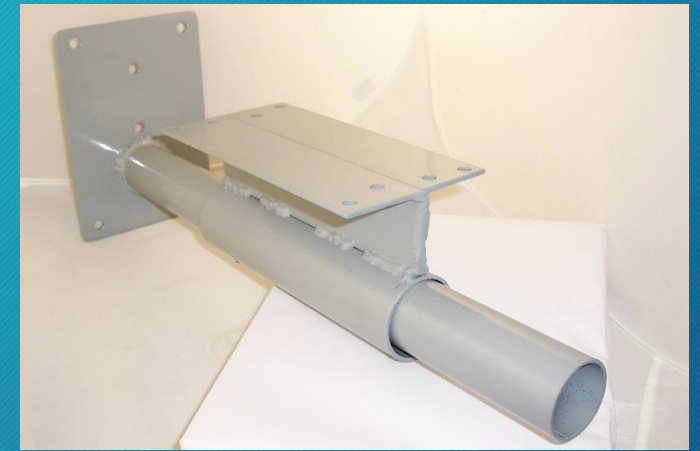

A.I. Satellite Distributors

New Eave Mount

EM-250

- Designed & tested by Certified Installers
 - Quick and Fast Install
 - Wider base plate for more support
 - Allow Dish to be placed at the closest point of entry
 - Struts to provide additional support
 - Powder Coated
- Call Now!

A.I. Satellite Distributors
5061 Contractors Drive
Loves Park, IL. 61111
815.969.7500 P
www.aisatellite.com

Plate to Mount
Dish: 7" x 5"

Height 2"
Plate to Fascia: Adjustable